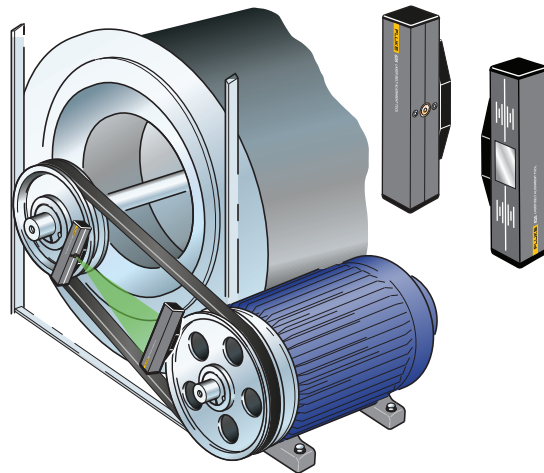

4

QRG

FLUKE®

835 Laser Belt Alignment Tool

  www.fluke.com

PN 5324451 August, 2021
©2021 Fluke Corporation, All Rights Reserved